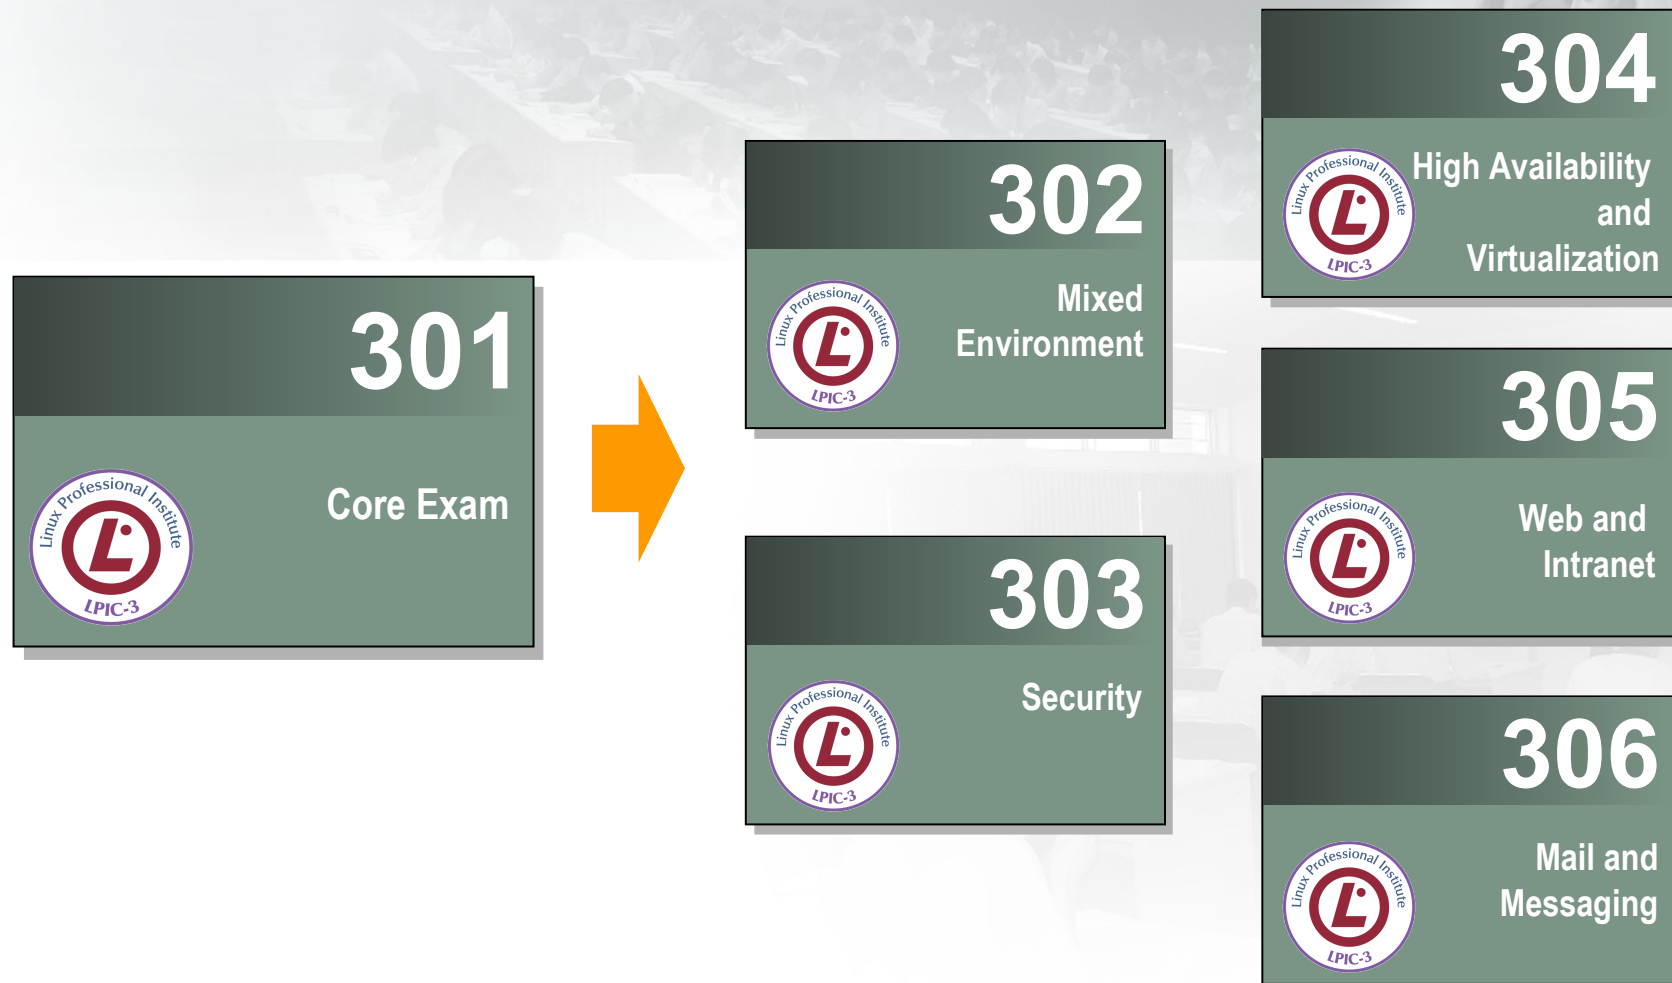

Proposed LPIC- 3 Exam Program