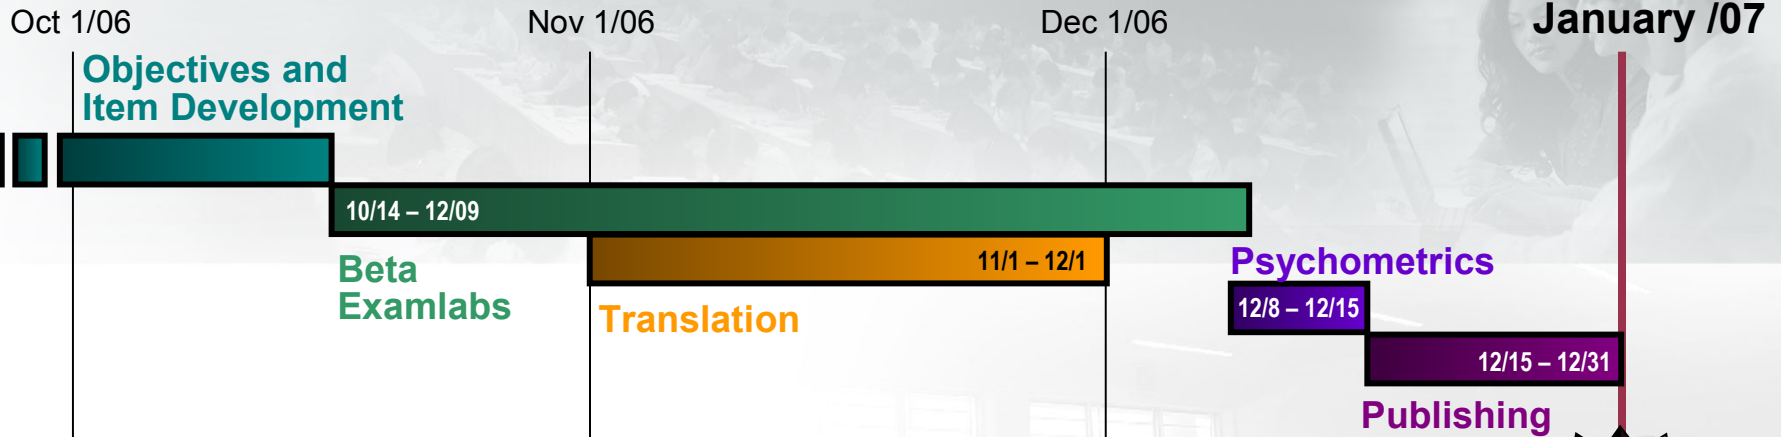

The First LPIC-3 Specialty: LPI-302 (Mixed Environment)

**Samba, NFS
and related
technologies**

**Trouble
Shooting**

**Core
Network
Services**

302

*Network file/print/domain
services, including:
troubleshooting, and
integration with core network
services.*

LPIC-3 Schedule and Progress

- Over 400 exam questions created in total
- 12 sites worldwide were chosen to host “beta” exam labs with 374 candidates attending these exam labs
- JTA and Objective creation complete, weighting calculated during psychometrics
- Live publication of LPIC-3 in English and Japanese